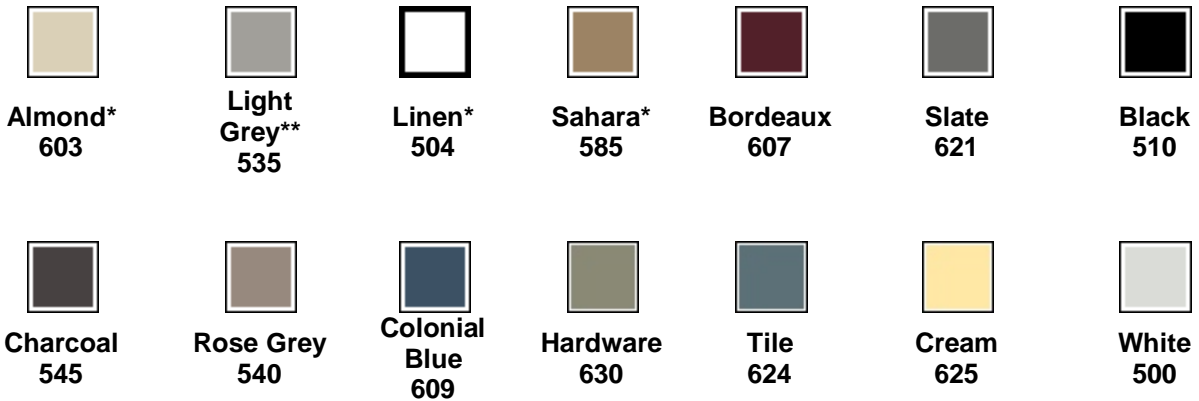

Power Coated Colors by Hadrian

Hadrian continues to lead in the development and production of high quality finishes by introducing the most current color selection in the industry with particular sensitivity to the needs of the architectural and interior design community.

Standard Colors

* Headrail Braced style toilet partitions stocked in USA.

**Headrail Braced style toilet partitions stocked in USA & Canada

Special Effects & Anti-Graffiti

Note: Up charge applies to 800 series colors.

All colors are powder coated with a high performance polymer and cured to a brilliant, hard, even finish.

Note: Color samples shown are for reference only. For accurate color matches refer to Hadrian's color card.